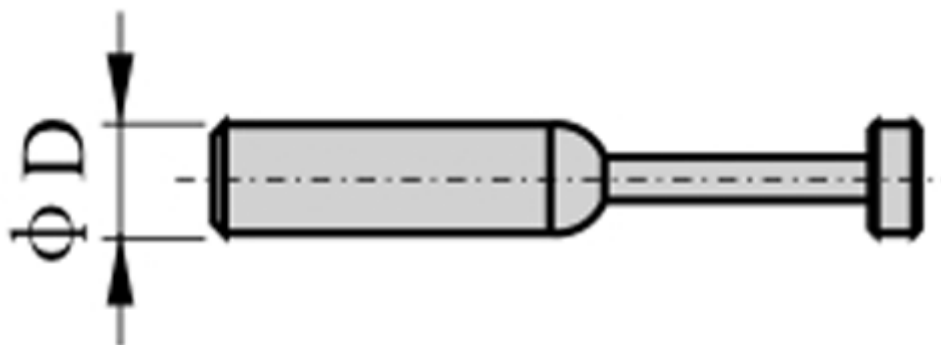

Data Sheet

Article number: 58EPP12

Description: Fitting EPP12
Plug, diameter 12

Measures

D1 = 12